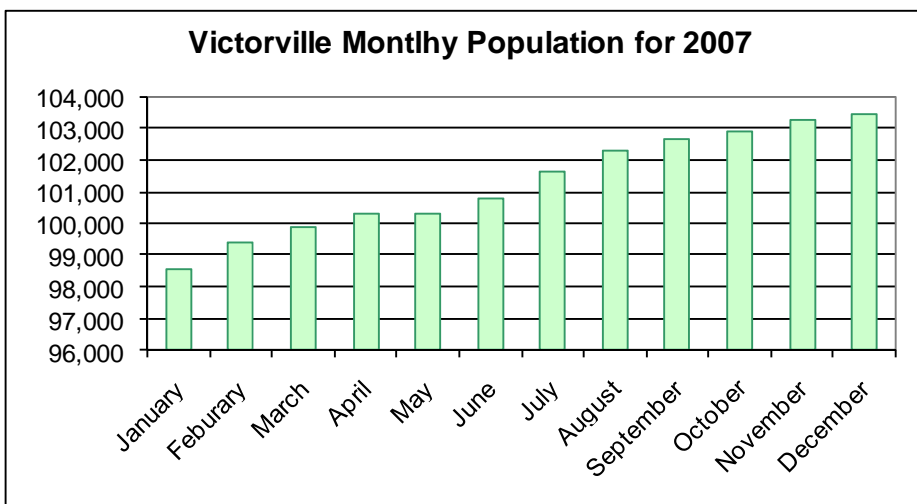

VICTORVILLE
California

CITY OF VICTORVILLE Population Trends

Victorville Annual Population (2000-2007)

Year	Population	Annual Percent Change
2000	67,600	4.9%
2001	69,339	2.6%
2002	72,485	4.5%
2003	77,679	7.2%
2004	83,184	7.1%
2005	90,671	9.0%
2006	98,542	8.7%
2007	103,468	5.0%

Victorville Monthly Population for 2007

Month	Population
January	98,542
February	99,395
March	99,868
April	100,303
May	100,329
June	100,790
July	101,645
August	102,302
September	102,671
October	102,907
November	103,279
December	103,468