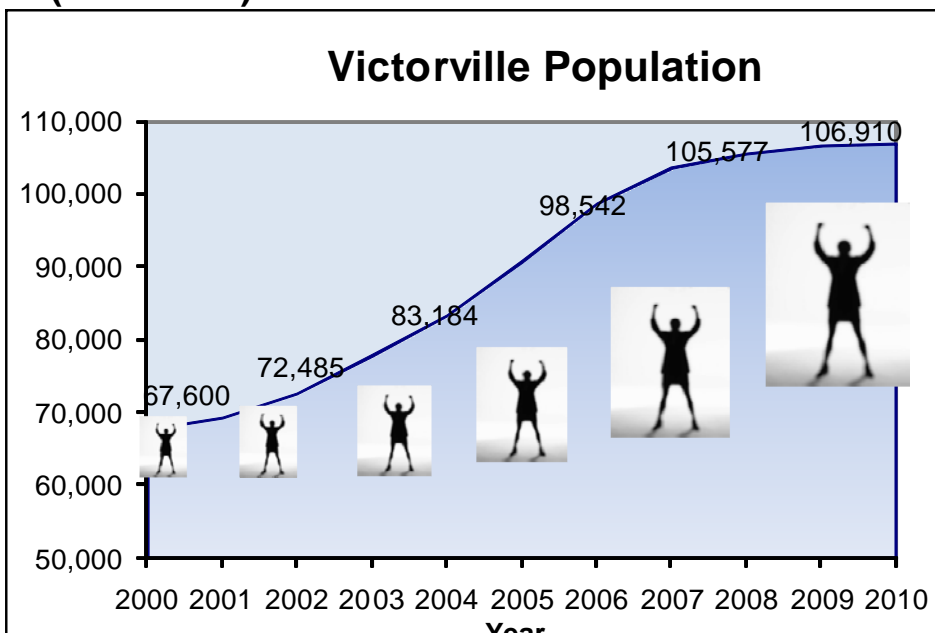

VICTORVILLE
California

CITY OF VICTORVILLE Population Trends

Victorville Annual Population (2000-2010)

Year	Population	Annual Percent Change
2000	67,600	4.9%
2001	69,339	2.6%
2002	72,485	4.5%
2003	77,679	7.2%
2004	83,184	7.1%
2005	90,671	9.0%
2006	98,542	8.7%
2007	103,468	5.0%
2008	105,577	2.0%
2009	106,532	0.4%
2010	106,910	0.3%

Victorville Monthly Population for 2010

Month	Population
January	106,561
February	106,599
March	106,640
April	106,690
May	106,781
June	106,851
July	106,910
August	
September	
October	
November	
December	