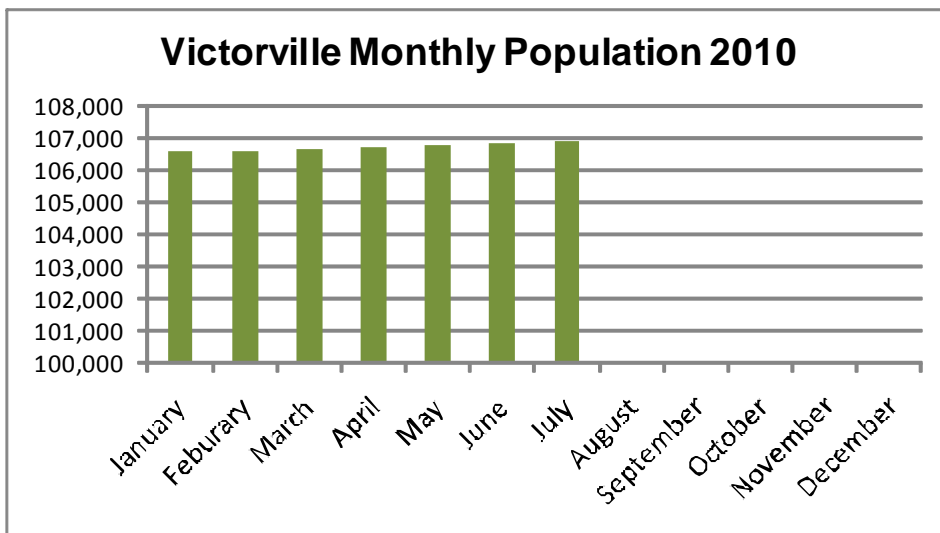

VICTORVILLE
California

CITY OF VICTORVILLE Population Trends

Victorville Annual Population (2000-2010)

Year	Population	Annual Percent Change
2000	67,600	4.9%
2001	69,339	2.6%
2002	72,485	4.5%
2003	77,679	7.2%
2004	83,184	7.1%
2005	90,671	9.0%
2006	98,542	8.7%
2007	103,468	5.0%
2008	105,577	2.0%
2009	106,532	0.4%
2010	106,910	0.3%

Victorville Monthly Population for 2010

Month	Population
January	106,561
February	106,599
March	106,640
April	106,690
May	106,781
June	106,851
July	106,910
August	
September	
October	
November	
December	