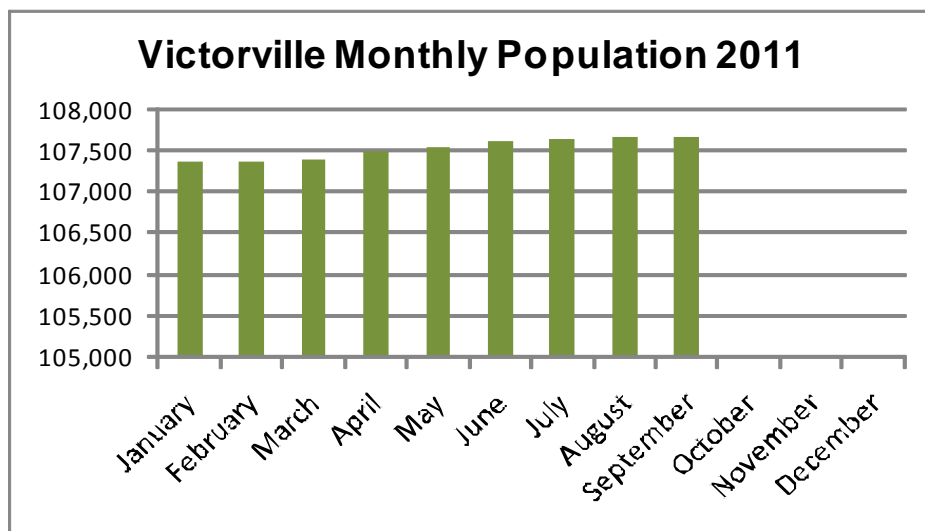

# CITY OF VICTORVILLE Population Trends

VICTORVILLE  
California

## Victorville Annual Population (2001-2011)

Year	Population	Annual Percent Change
2001	69,339	2.6%
2002	72,485	4.5%
2003	77,679	7.2%
2004	83,184	7.1%
2005	90,671	9.0%
2006	98,542	8.7%
2007	103,468	5.0%
2008	105,577	2.0%
2009	106,532	0.9%
2010	107,252	0.6%
2011	107,662	0.4%

## Victorville Monthly Population for 2011

Month	Population
January	107,366
February	107,375
March	107,384
April	107,480
May	107,539
June	107,609
July	107,630
August	107,649
September	107,662
October	
November	
December	