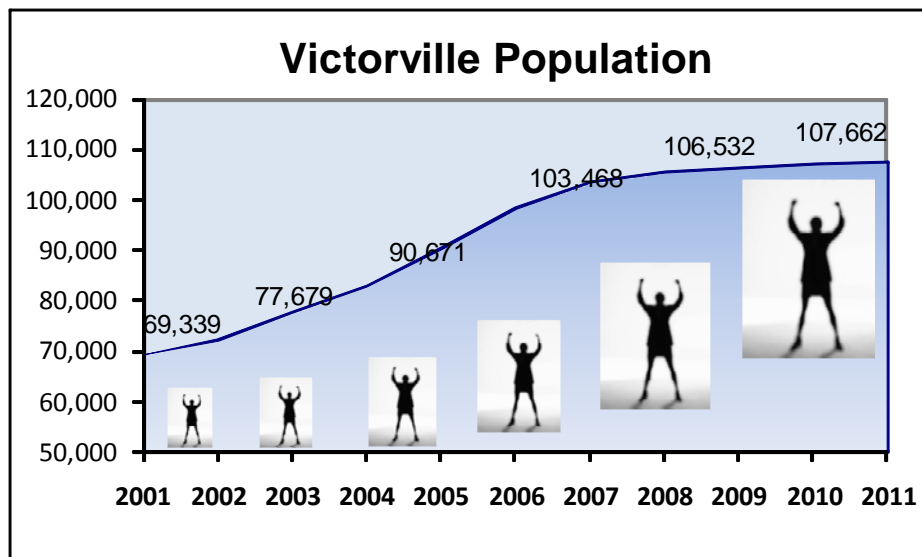

# CITY OF VICTORVILLE Population Trends

VICTORVILLE  
California

## Victorville Annual Population (2001-2011)

Year	Population	Annual Percent Change
2001	69,339	2.6%
2002	72,485	4.5%
2003	77,679	7.2%
2004	83,184	7.1%
2005	90,671	9.0%
2006	98,542	8.7%
2007	103,468	5.0%
2008	105,577	2.0%
2009	106,532	0.9%
2010	107,252	0.6%
2011	107,662	0.4%

## Victorville Monthly Population for 2011

Month	Population
January	107,366
February	107,375
March	107,384
April	107,480
May	107,539
June	107,609
July	107,630
August	107,649
September	107,662
October	
November	
December	